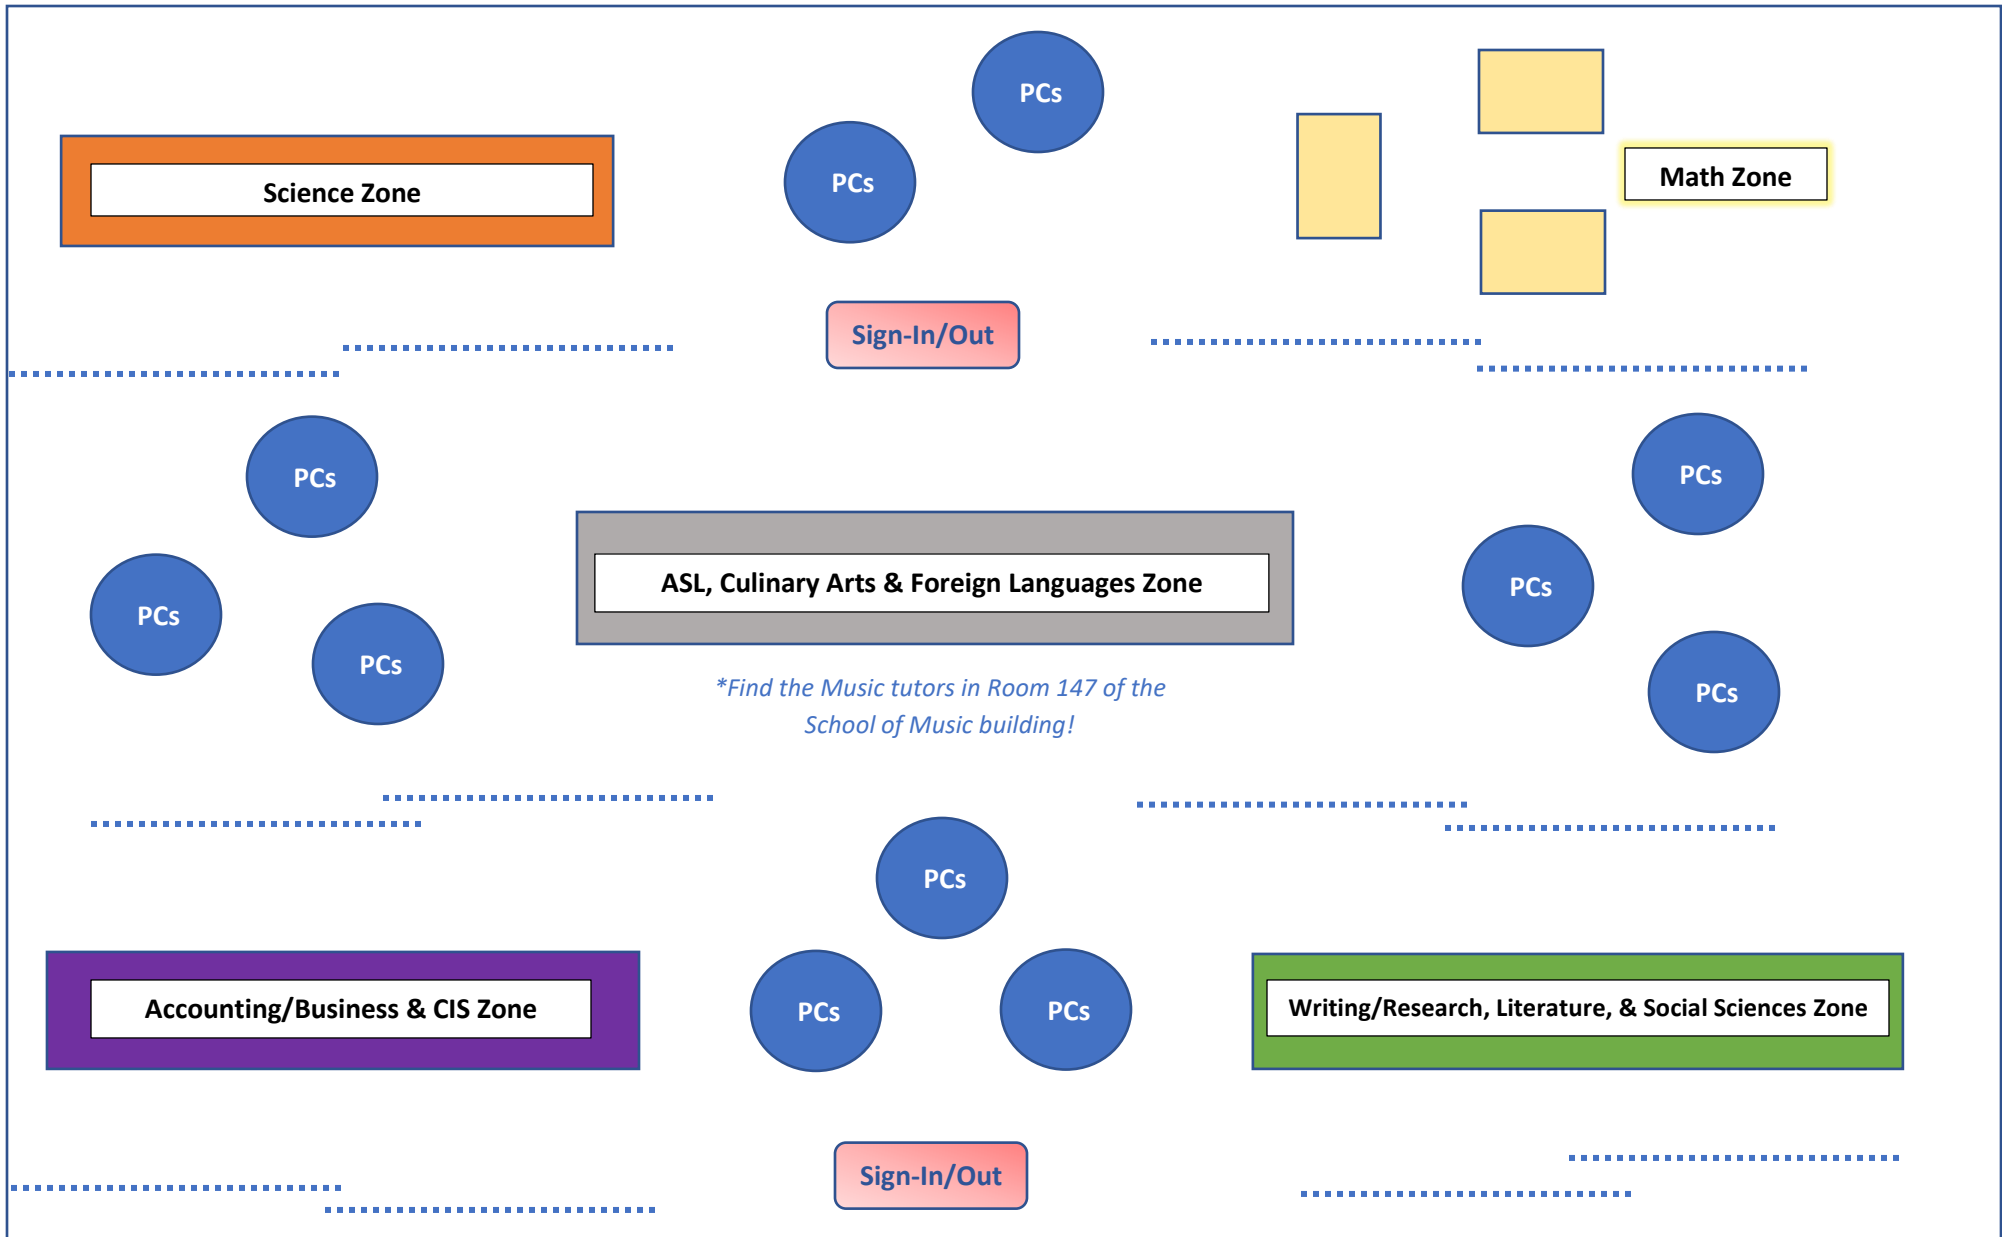

Welcome to the Learning Center! Below is a map of our area in the Learning Commons and where you can find the tutors for various subjects/courses.

Be sure to use the sign-in computers to [log in](#) & [out](#) of the space!

Science Zone

Math Zone

Sign-In/Out

ASL, Culinary Arts & Foreign Languages Zone

**Find the Music tutors in Room 147 of the School of Music building!*

Accounting/Business & CIS Zone

Writing/Research, Literature, & Social Sciences Zone

Sign-In/Out